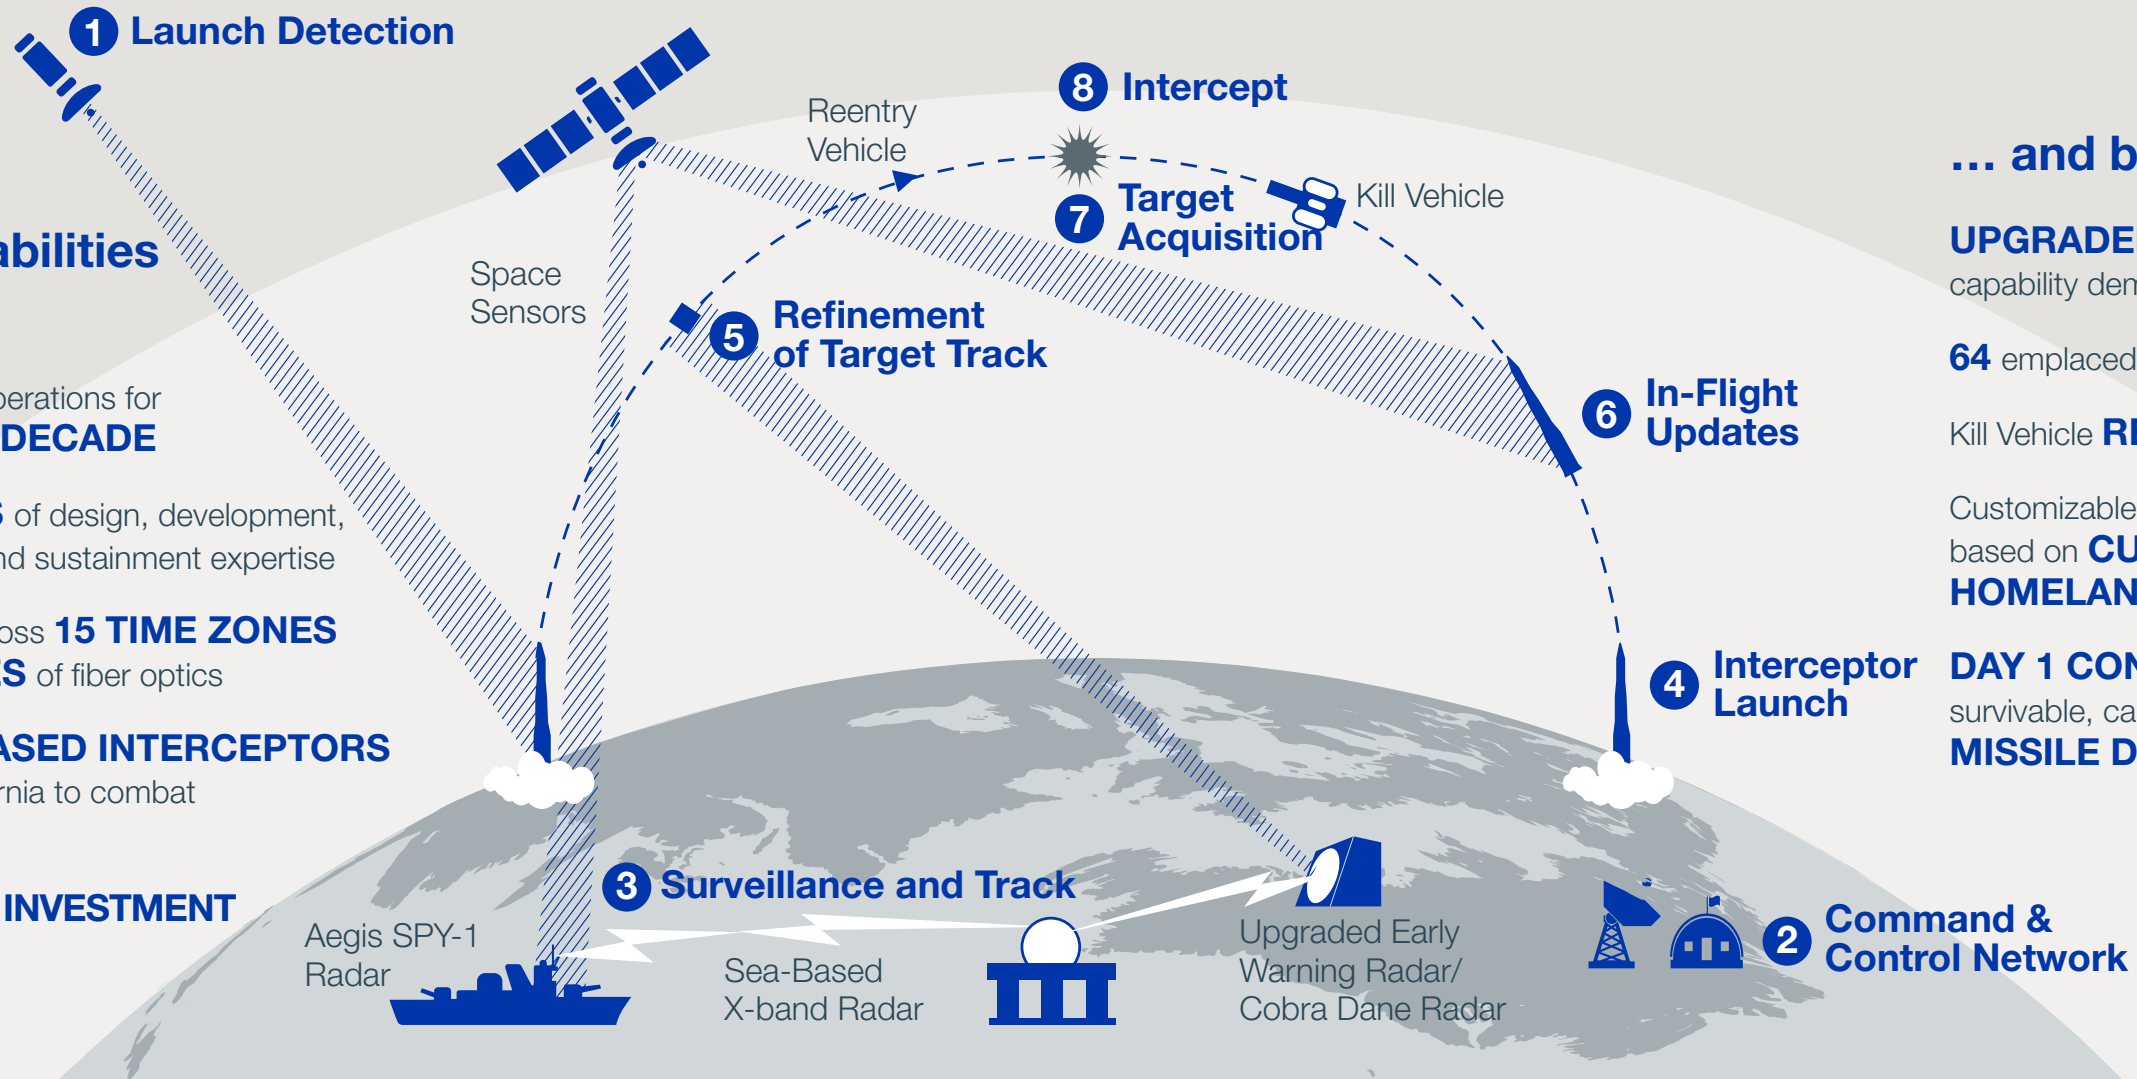

GROUND-BASED MIDCOURSE DEFENSE ENGAGEMENT SEQUENCE

Proven capabilities for today ...

Maintained **24/7** operations for **MORE THAN A DECADE**

TWO DECADES of design, development, test, deployment, and sustainment expertise

Prime integrator across **15 TIME ZONES** and **20,000 MILES** of fiber optics

44 GROUND-BASED INTERCEPTORS in Alaska and California to combat today's threats

Continued **CYBER INVESTMENT**

... and beyond

UPGRADED missile defense capability demonstrations

64 emplaced interceptors by **2023**

Kill Vehicle **REDESIGN**

Customizable, adaptable approaches based on **CUSTOMER** and **HOMELAND DEFENSE** needs

DAY 1 CONFIDENCE in reliable, survivable, capable, and affordable **MISSILE DEFENSE SYSTEMS**